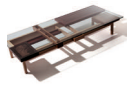

Park, Soohan
Furniture Design

경산남도 양산시 원동면 원동로 2282-11
Mobile : 010-3839-4468
E-mail : pms023@naver.com

Display Cabinet
Maple, Walnut, Bubinga,
Cherry
1120×414×1600

1

2 Table
Maple, Walnut, Bubinga,
Cherry, Glass
1700×700×300

Sofa
Maple, Walnut, Bubinga,
Cherry
1900×600×670

3

4 Lamp
Maple, Walnut, Bubinga,
Cherry, T5
300×300×1600

Table
Cherry, Glass
1500×850×750

5

6 Chair
Cherry
480×500×875

Desk
Walnut
1800×700×720

7